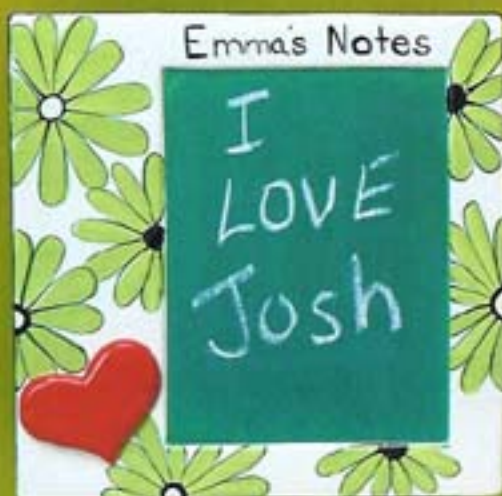

Winter 2006 Release

Bisque

by **Mayco**[®]

Functional For every Occasion

A. MB-934	Deviled Egg Dish	11.5"w	6 per case
B. MB-128	Ruffle Ware Pedestal Dessert Bowl	3"h x 5.75"w	6 per case
C. MB-130	Travel Mug w/Lid	6.25"h x 5"w	6 per case
D. MB-894	Large Funky Bowl	4.5"h x 9.5"w	3 per case
E. MB-127	Small Funky Bowl	3"h x 6.5"w	6 per case
F. MB-133	Scooped Serving Bowl	14"L x 9"w x 3.25"h	6 per case
G. MB-134	Small Scooped Serving Bowl	9"L x 5.5"w x 2.5"h	6 per case
H. CPI-100	Pizza Slice Plate	10.75"L x 9"w	6 per case