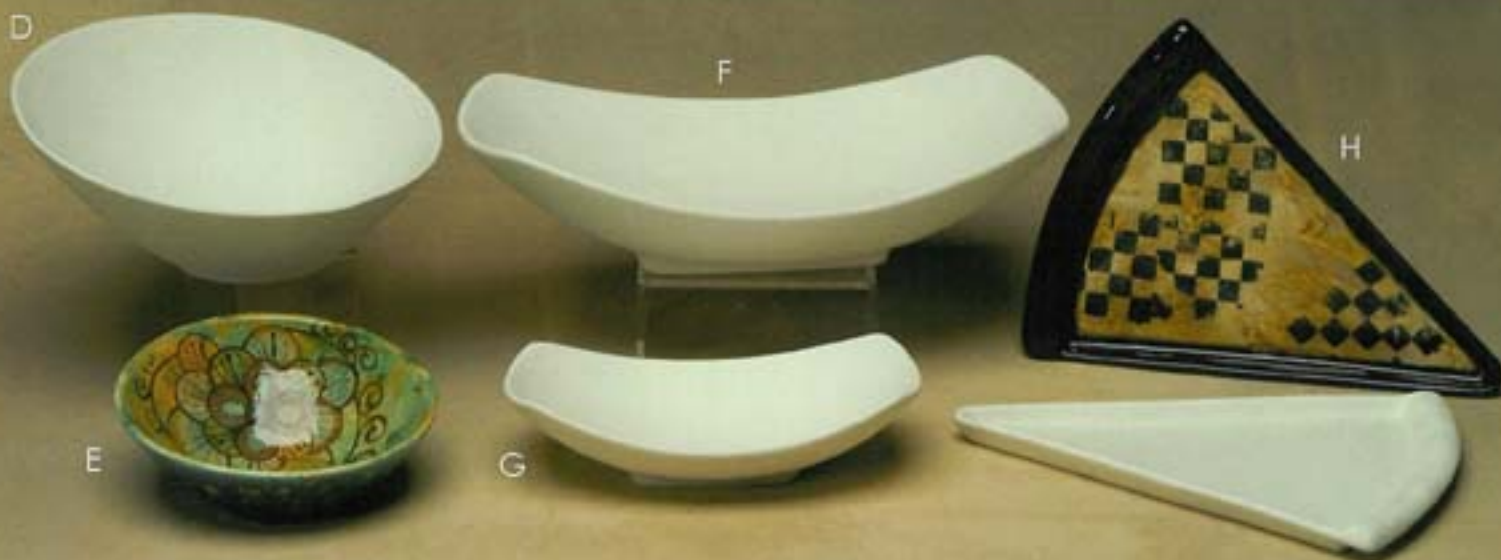

Winter 2006 Release

Bisque

by **Mayco**[®]

Functional For every Occasion

A. MB-934	Deviled Egg Dish	11.5"w	6 per case
B. MB-128	Ruffle Ware Pedestal Dessert Bowl	3"h x 5.75"w	6 per case
C. MB-130	Travel Mug w/Lid	6.25"h x 5"w	6 per case
D. MB-894	Large Funky Bowl	4.5"h x 9.5"w	3 per case
E. MB-127	Small Funky Bowl	3"h x 6.5"w	6 per case
F. MB-133	Scooped Serving Bowl	14"L x 9"w x 3.25"h	6 per case
G. MB-134	Small Scooped Serving Bowl	9"L x 5.5"w x 2.5"h	6 per case
H. CPI-100	Pizza Slice Plate	10.75"L x 9"w	6 per case